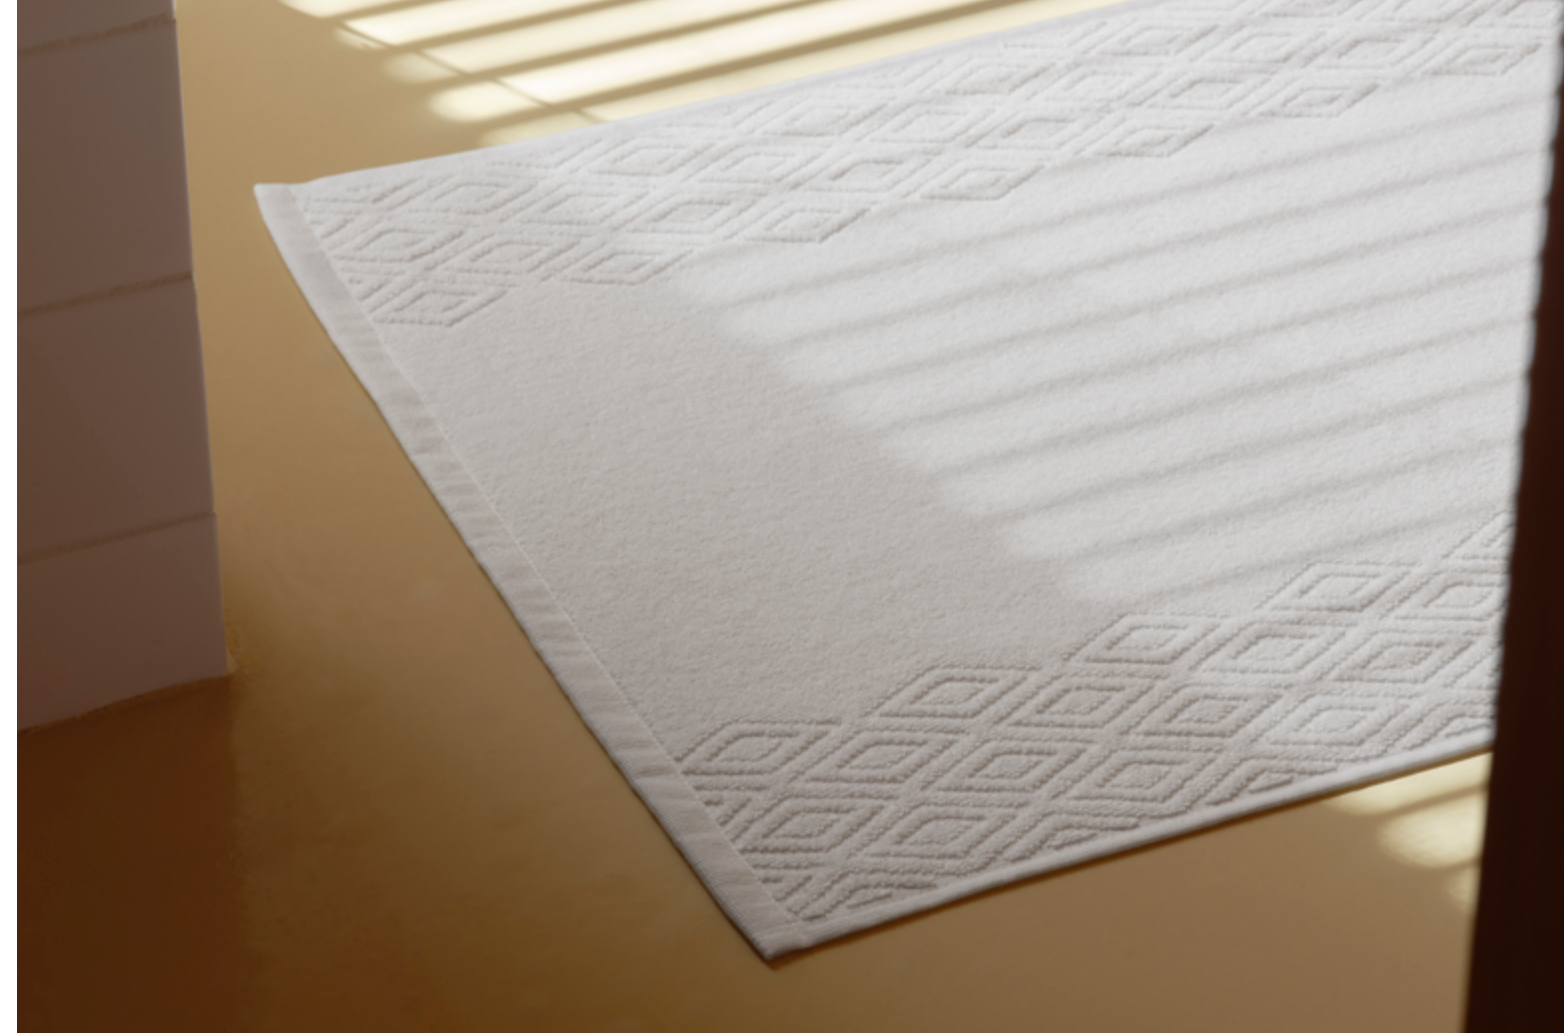

BATH MAT

TAPETE DE BANHO

Customizable sizes
and colors according to
minimum requirements.
Medidas e cores
personalizáveis conforme
os mínimos exigidos.

BATH MAT
TAPETE BANHO

Losango
100% BCI cotton

Losango
100% algodão BCI

Bard
100% BCI cotton

Bard
100% algodão BCI

COLOR
COR

White

Branco

SIZES
MEDIDAS

20"x28"

50x70 cm