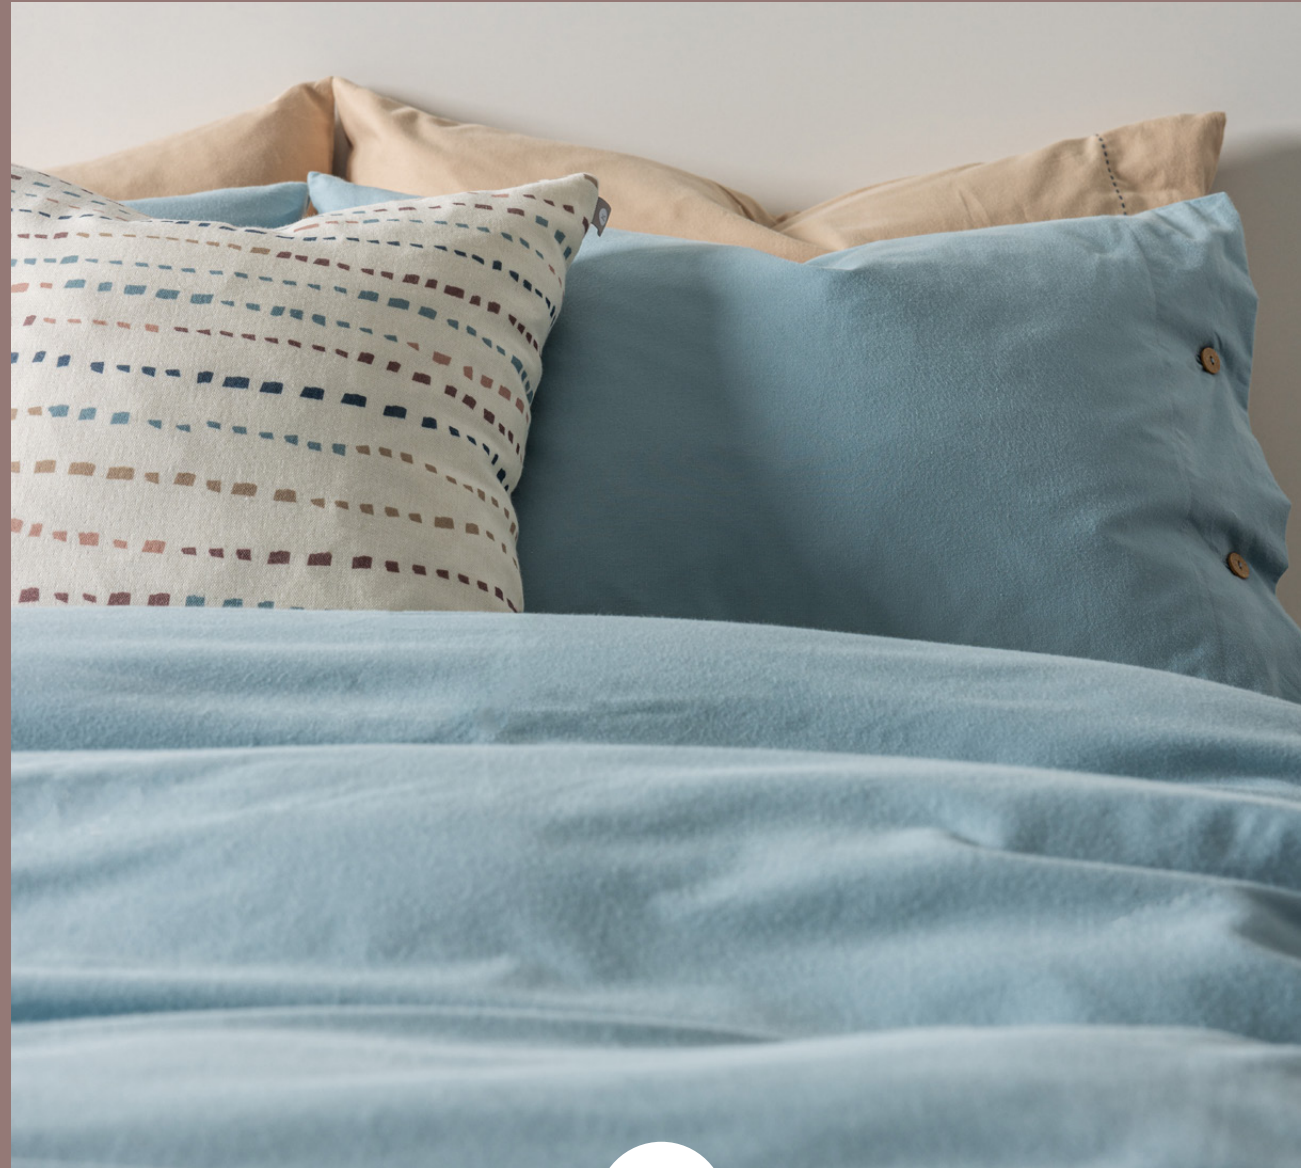

k

02. Capas de Edredon

Duvet Covers

As capas de Edredon são um produto versátil e prático, pois com ele pode mudar de forma rápida e despreocupada, o seu espaço.

Duvet covers are a versatile and practical product because with them you can quickly and carefree change your space.