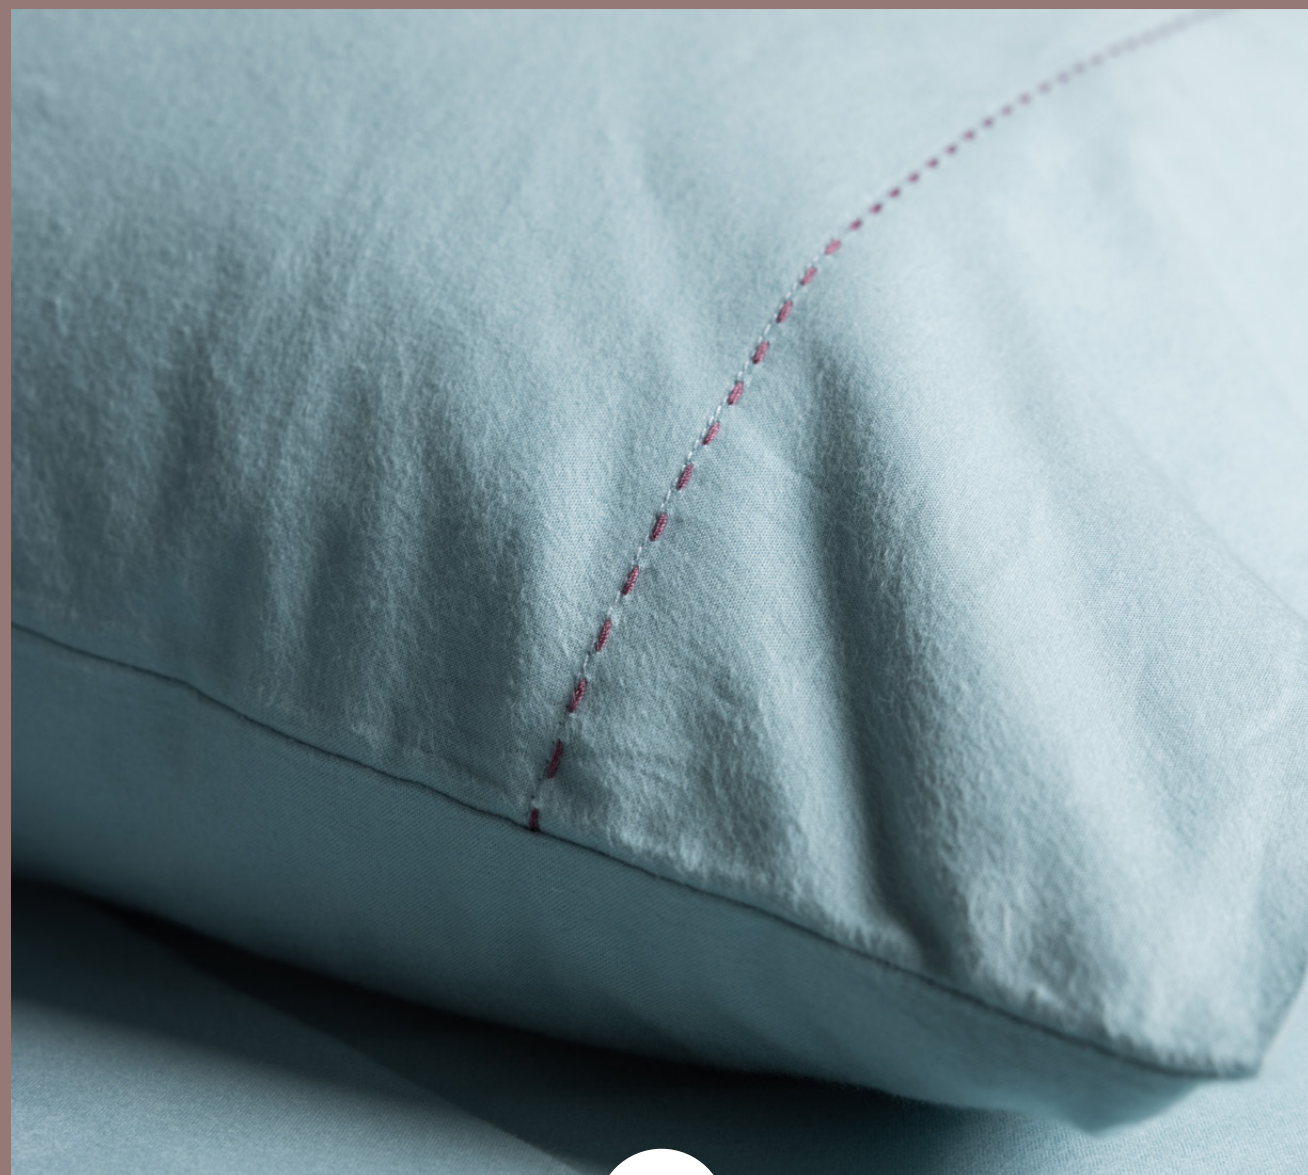

k

03. Lençóis *Bedsheets*

Frescos, leves e suaves, os lençóis da Nook são ideais para lhe proporcionar noites de descanso e tranquilidade.

Fresh, light, and soft, Nook bed sheets are ideal for giving you nights of repose and peace of mind.