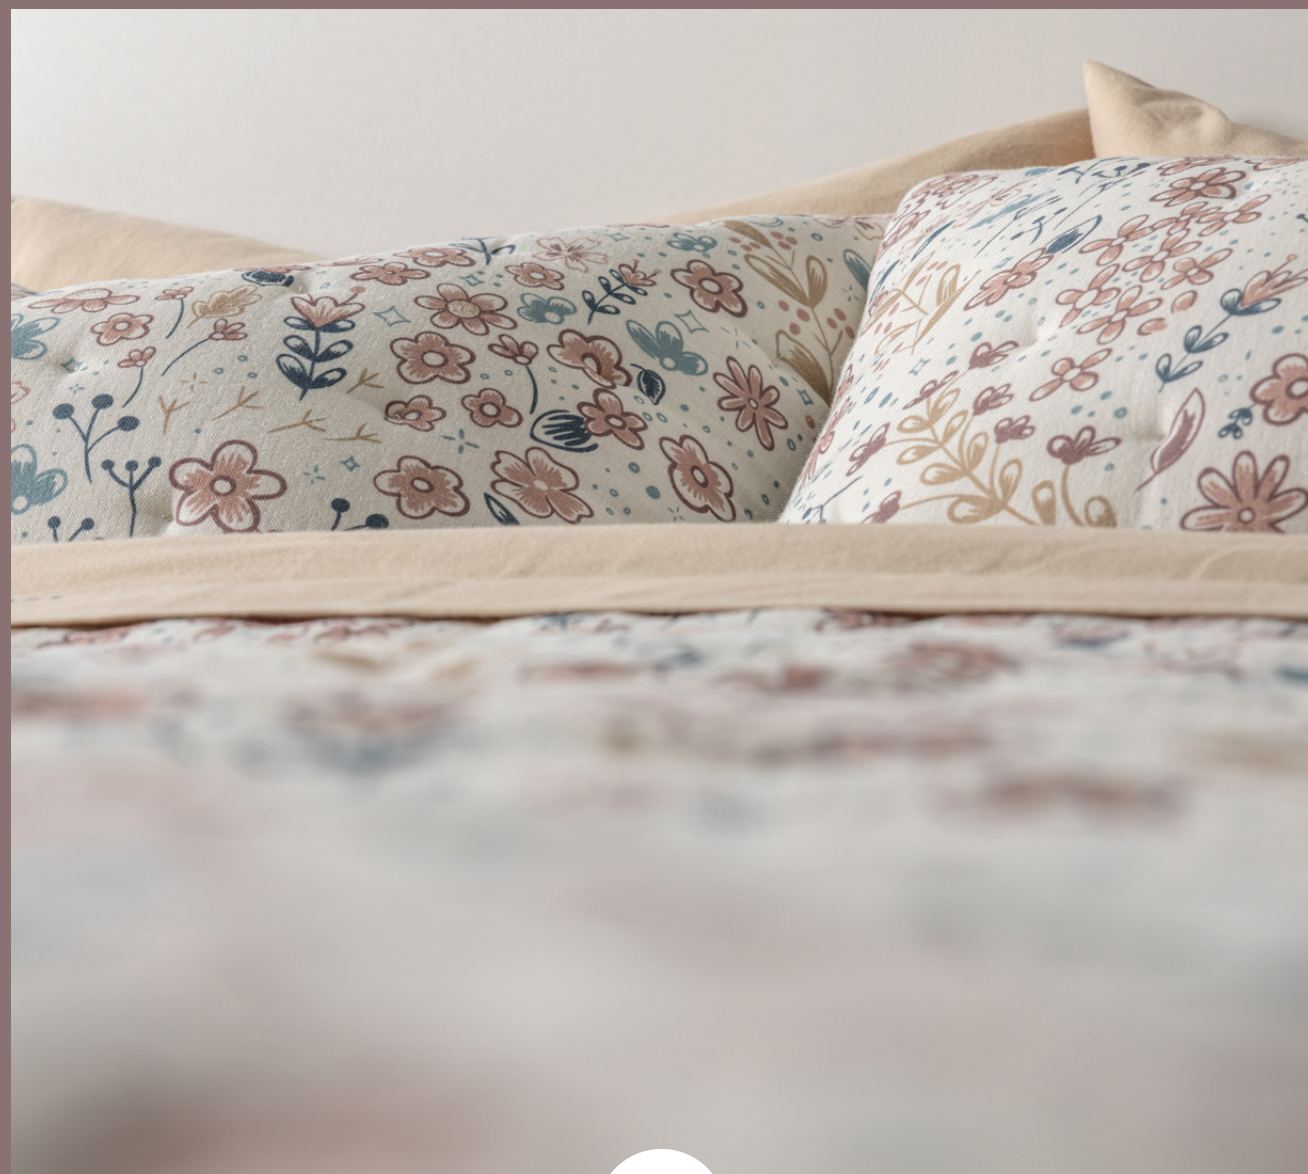

k

01. Edredons *Comforters*

Associados aos sonos mais profundos, os Edredons Nook surgem como a peça que lhe permitirá ter um descanso agradável. São artigos reversíveis que se adaptam a diferentes espaços e estados de espírito.

Associated with the deepest sleep, the Nook comforters are the piece that will allow you to have a pleasant rest. They are reversible items that adapt to different spaces and moods.